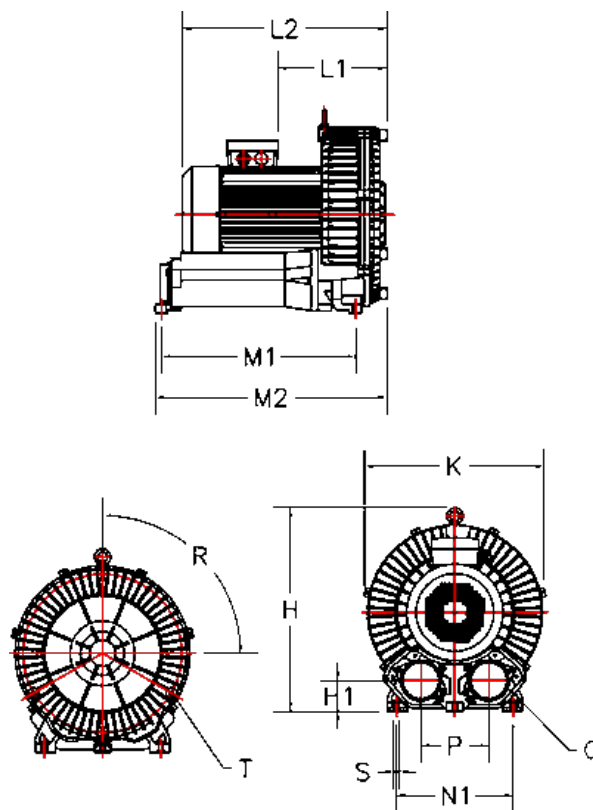

Data Sheet

Article number: 2761022904061

Description: KLEEblower KB229-1 0,4/0,5 kW
1x230V 50/60Hz Single stage with Klixon/built in bimetal switch

Measures

H = 249	N1 = 205
H1 = 42	Noise level dB 50/60Hz = 58/61
K = 248	P = 91
L1 = 80	Q = 2-PF 1 1/2" (NPT 1 1/2")
L2 = 239	R (degrees) = 3x120
M1 = 82	S = 4 x Ø10
M2 = 253	T = 3 - M6X1
N = 227	